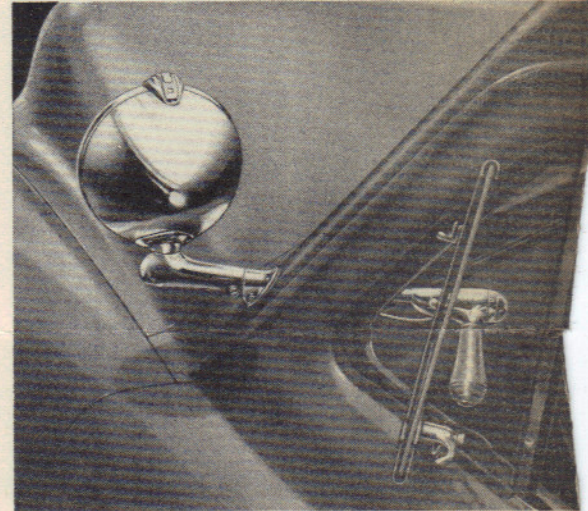

KF SPOTLIGHT Part No. 200008

LIST PRICE $17.25

Prices subject to change without notice.

KAISER & FRAZER PARTS CORPORATION

WILLOW RUN, MICHIGAN

Printed in U.S.A.