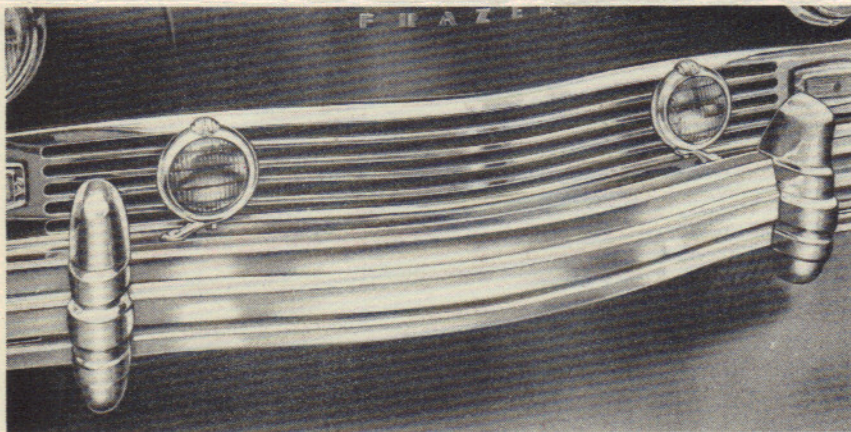

AKSteigerwalt:gr
Enclosure

FOR OWNER SATISFACTION - USE ONLY FACTORY APPROVED PARTS AND ACCESSORIES

UTILITY

LIGHTS

KF FOG LIGHTS Part No. 200009
List price (pair) \$12.75

Safety in night driving in modern high speed autos, demands a powerful, concentrated, non-glare, long-distance beam of light that will penetrate beyond the range of headlights.